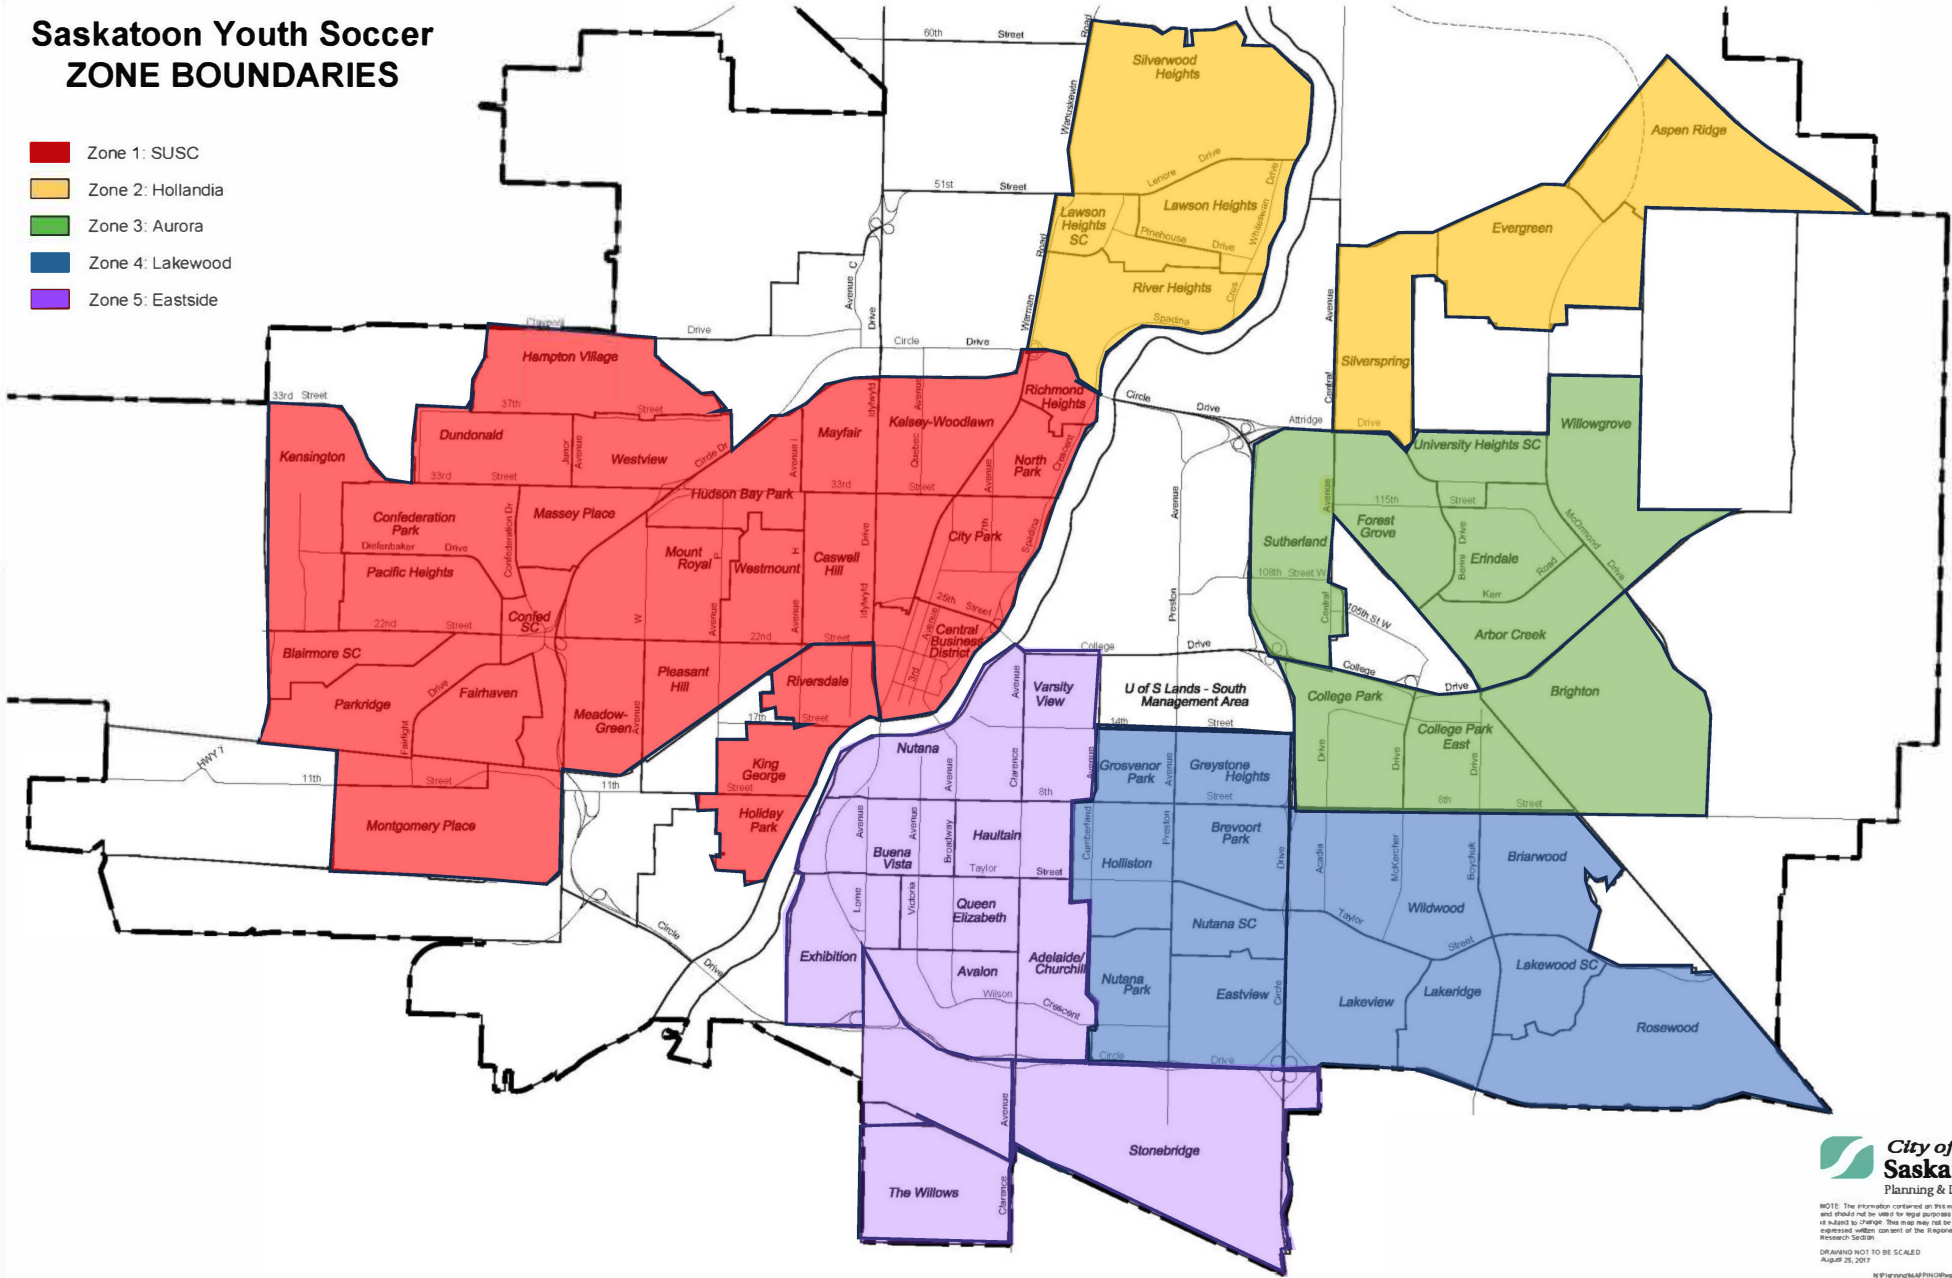

Saskatoon Youth Soccer ZONE BOUNDARIES

- Zone 1: SUSC
- Zone 2: Hollandia
- Zone 3: Aurora
- Zone 4: Lakewood
- Zone 5: Eastside